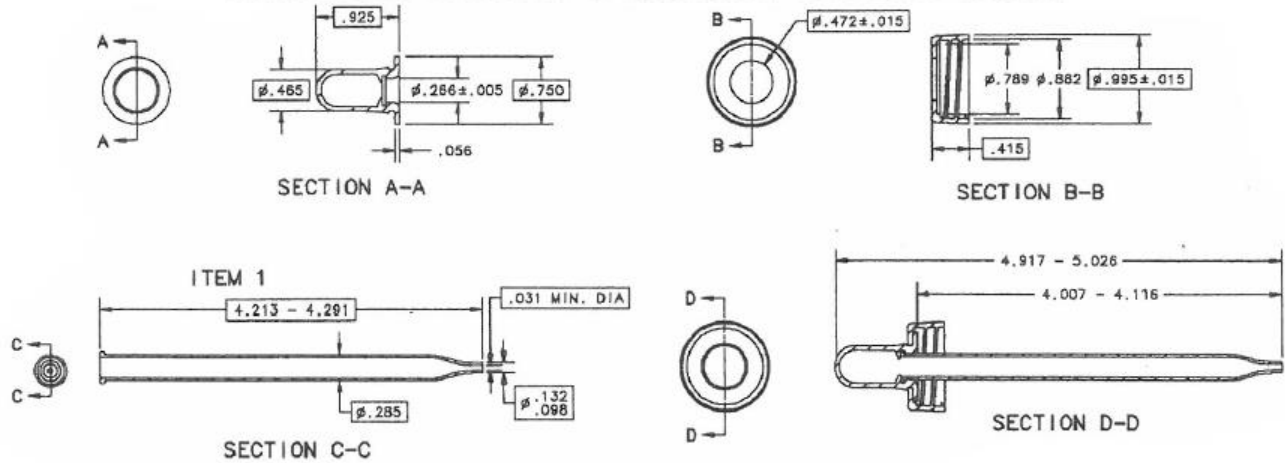

Item: 4996B87BLK

Description: 4 OZ GLS BSTN RND BTL W/BLK DROPPER GRN

7X108MM ASSY. POINTED GLASS BULB

UNLESS OTHERWISE SPECIFIED
DIMENSIONS ARE IN INCHES
TOLERANCES ARE:
FRACTIONS DECIMALS ANGLES
± 3/32 .001 ± 1°
DO NOT SCALE DRAWING

SR-22 .8CC BLACK BULB	DRY NATURAL RUBBER
22-400 .48H BLACK CAP	POLYPROPYLENE
7X108MM POINTED GLASS PIPETTE (.75 WALL)	TYPE 1