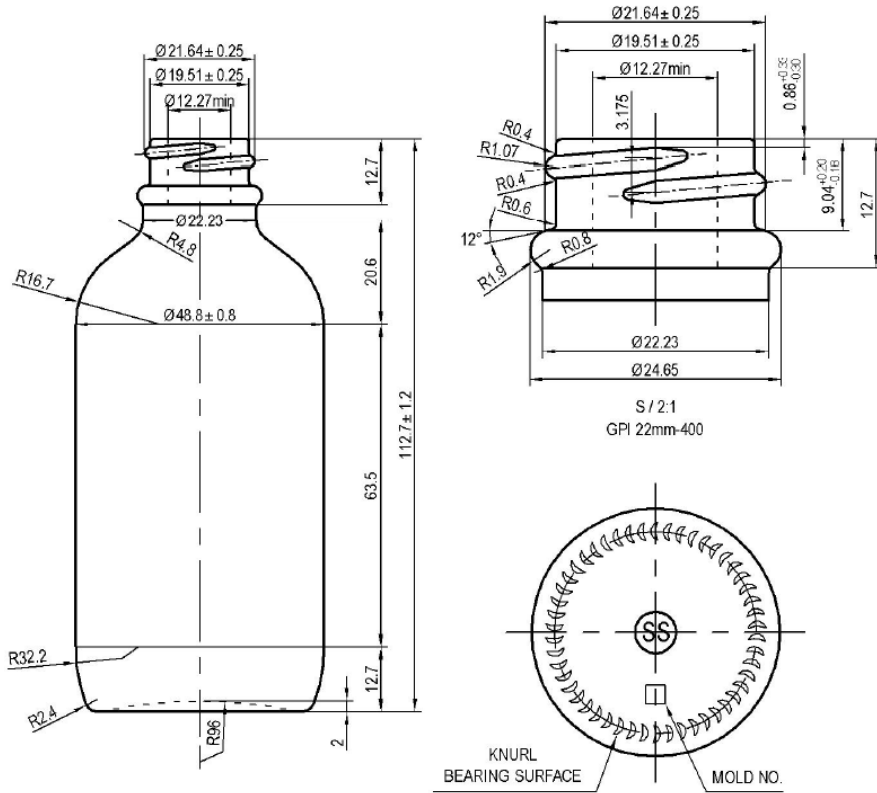

Item: 4996B87BLK

Description: 4 OZ GLS BSTN RND BTL W/BLK DROPPER GRN

7X108MM ASSY. POINTED GLASS BULB

UNLESS OTHERWISE SPECIFIED
DIMENSIONS ARE IN INCHES
TOLERANCES ARE:
FRACTIONS DECIMALS ANGLES
± 3/32 .001 ± 1°
DO NOT SCALE DRAWING

SR-22 .8CC BLACK BULB	DRY NATURAL RUBBER
22-400 .48H BLACK CAP	POLYPROPYLENE
7X108MM POINTED GLASS PIPETTE (.75 WALL)	TYPE 1