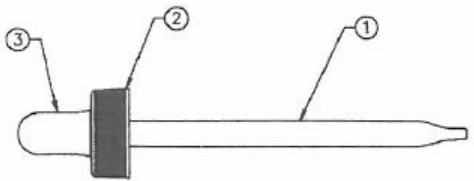

Item: 4996B87BLK

Description: 4 OZ GLS BSTN RND BTL W/BLK DROPPER GRN

7X108MM ASSY. POINTED GLASS BULB

UNLESS OTHERWISE SPECIFIED
DIMENSIONS ARE IN INCHES
TOLERANCES ARE:
FRACTIONS DECIMALS ANGLES
± 3/32 .001 ± 1°
DO NOT SCALE DRAWING

SR-22 .8CC BLACK BULB	DRY NATURAL RUBBER
22-400 .48H BLACK CAP	POLYPROPYLENE
7X108MM POINTED GLASS PIPETTE (.75 WALL)	TYPE 1